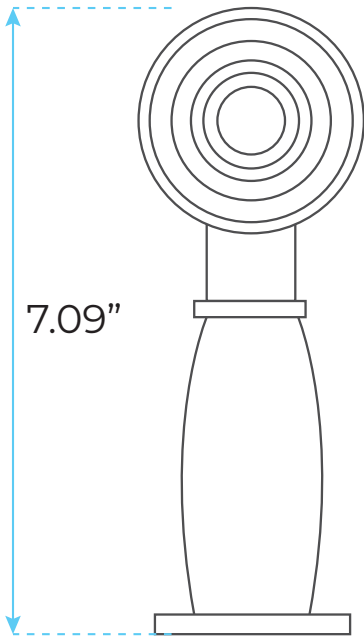

BATHSELECT ANCIENT SQUARE ANTIQUE BRASS 8" RAINFALL WALL SHOWER HEAD WITH HAND-HELD SHOWER SPECS

Specifications

- Type: Shower Head System
- Installation: US Standard
- Installation Mount: Wall Mount
- Feature: Cold & Hot Water
- Size: 8" inches
- Core Material: Ceramic
- Style: Contemporary

Shower Head Size:

Flow Rate
2.5 GPM / 9.5 LPM (rain Shower);

Hand Shower Size:

2.0 GPM / 7.6 LPM (hand Shower)

Mixer Size: