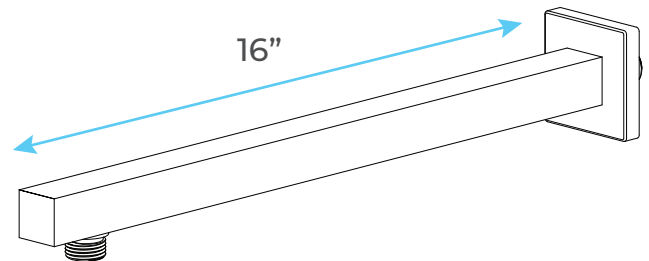

BATHSELECT ANCIENT SQUARE ANTIQUE BRASS 8" RAINFALL WALL SHOWER HEAD WITH HAND-HELD SHOWER SPECS

Specifications

- Type: Shower Head System
- Installation: US Standard
- Installation Mount: Wall Mount
- Feature: Cold & Hot Water
- Size: 8" inches
- Core Material: Ceramic
- Style: Contemporary

Shower Head Size:

Flow Rate
2.5 GPM / 9.5 LPM (rain Shower);

Hand Shower Size:

2.0 GPM / 7.6 LPM (hand Shower)

Mixer Size: