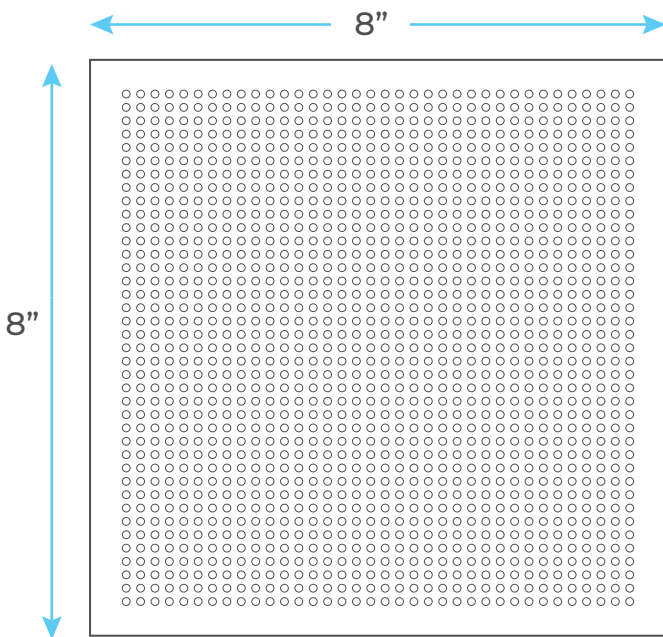

BATHSELECT ANCIENT SQUARE ANTIQUE BRASS 8" RAINFALL WALL SHOWER HEAD WITH HAND-HELD SHOWER SPECS

Specifications

- Type: Shower Head System
- Installation: US Standard
- Installation Mount: Wall Mount
- Feature: Cold & Hot Water
- Size: 8" inches
- Core Material: Ceramic
- Style: Contemporary

Shower Head Size:

Flow Rate
2.5 GPM / 9.5 LPM (rain Shower);

Hand Shower Size:

2.0 GPM / 7.6 LPM (hand Shower)

Mixer Size: